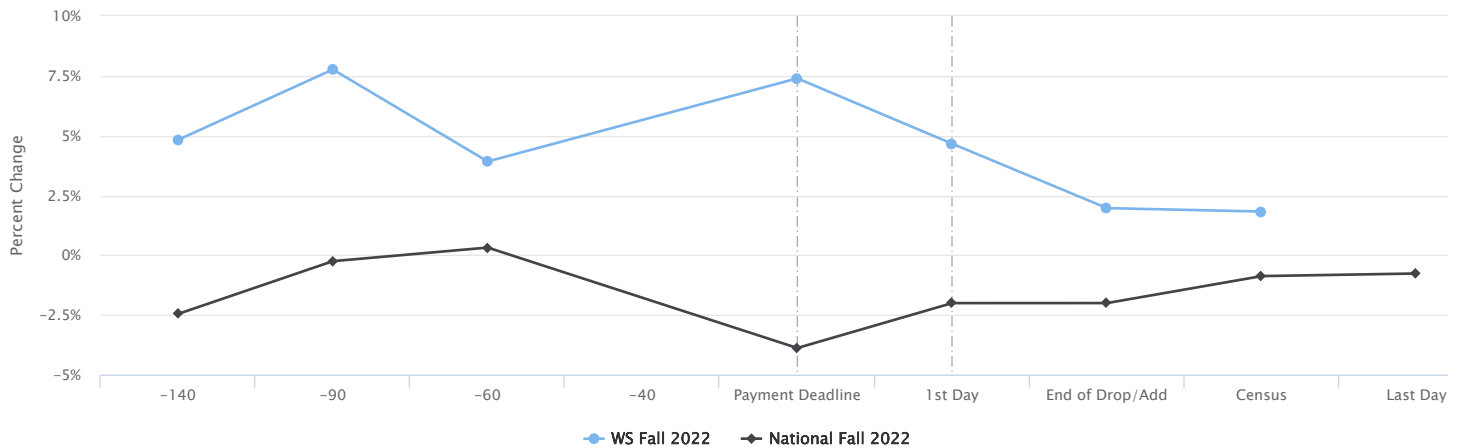

FALL 2022 ENROLLMENT TRACKING

Enrollment Headcount by Days from Census

Enrolled Student Credit Hours (SCH) by Days from Census

Enrolled Headcount by Days from Census - Percent Change

Show Data Table

Enrolled Student Credit Hours (SCH) by Days from Census – Percent Change

Show Data Table