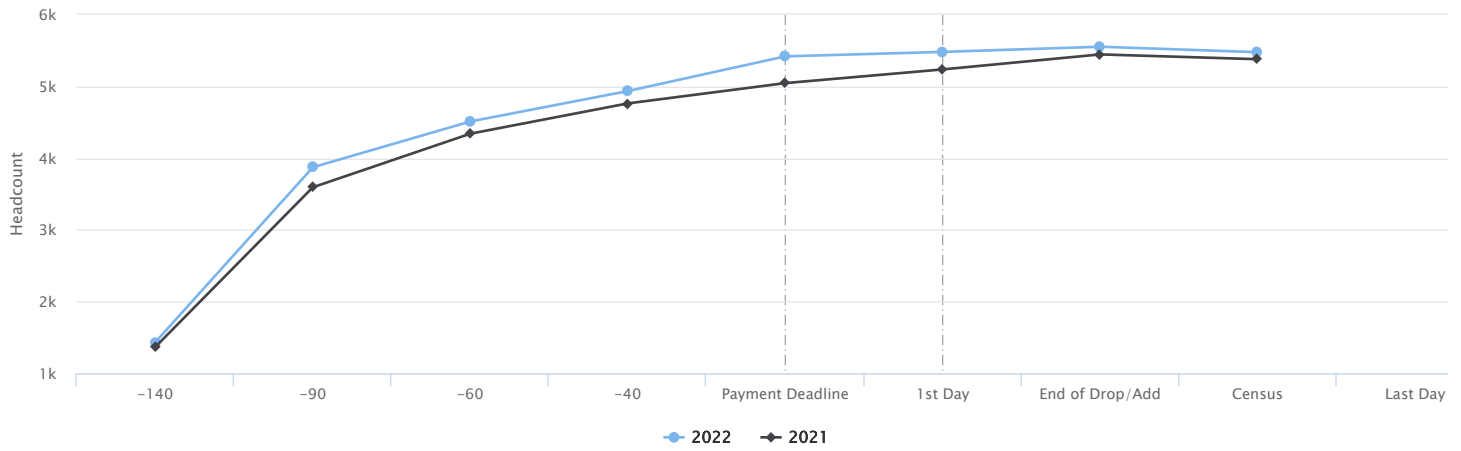

FALL 2022 ENROLLMENT TRACKING

Enrollment Headcount by Days from Census

Enrolled Student Credit Hours (SCH) by Days from Census

Enrolled Headcount by Days from Census - Percent Change

Show Data Table

Enrolled Student Credit Hours (SCH) by Days from Census – Percent Change

Show Data Table